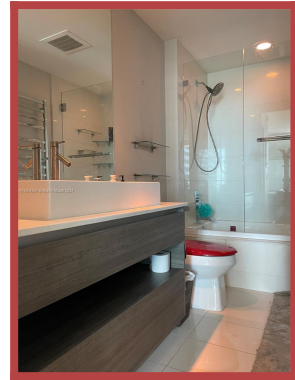

Condominium  
1100 MILLECENTO RESIDENCE 2105  
#MLS: A11604501  
\$ 3 000

Listing date 2024/06/10  
City Miami, FL 33130  
Address 1100 S Miami Ave, #2105  
Area 49 m<sup>2</sup>  
Tax/year - ? -  
Built year 2015  
Bathrooms 1  
Garage ✓

- » FULLY FURNISHED STUDIO IN THE HEART OF BRICKELL.
- » GORGEOUS CITY & POOL VIEW.
- » TOP OF THE LINE APPLIANCES, CONTEMPORARY KITCHEN, MODERN FINISHES, TILE FLOORS THROUGHOUT, QUARTZ COUNTERTOPS.
- » RESORT AMENITIES: 2 COMMUNITY POOLS, GAME ROOM, SOCIAL ROOM, GYM & MUCH MORE.
- » GREAT LOCATION! STEPS FROM ENTERTAINING, RESTAURANTS, BANKS, SHOPS & METRO.